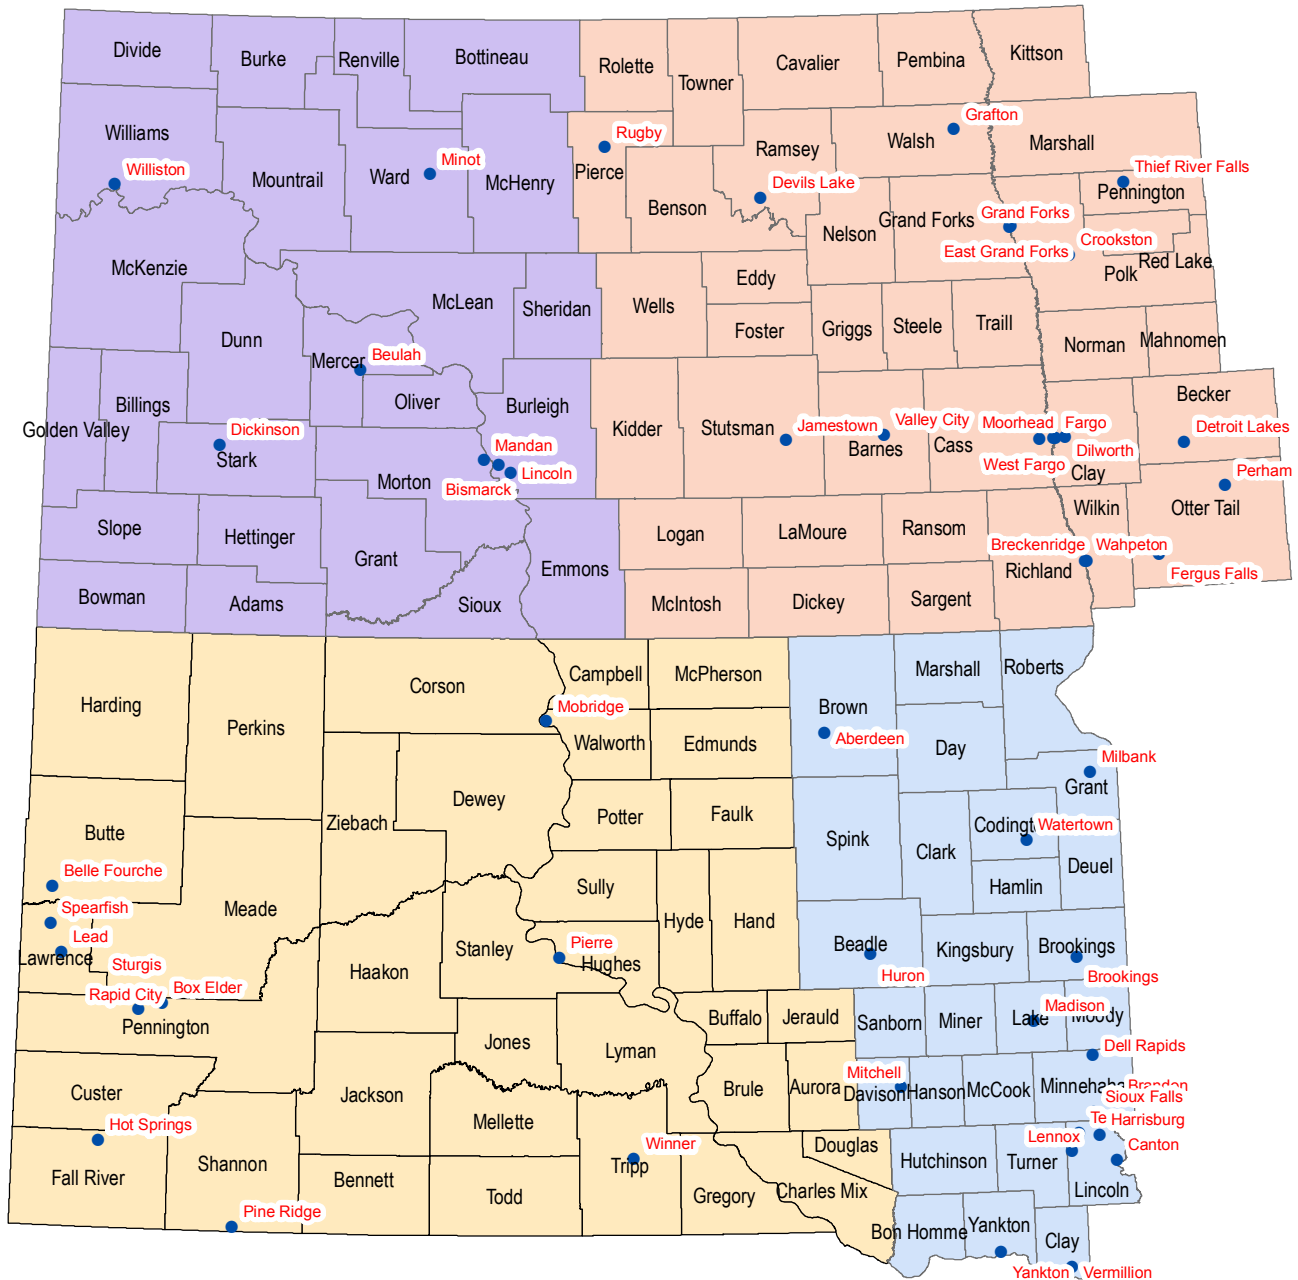

Dakotas Region of the American Red Cross

Legend

- Cities
- Serving Eastern South Dakota
- Serving Eastern North Dakota & Northwestern Minnesota
- Serving Western North Dakota
- Serving Central & Western South Dakota

**American
Red Cross**

0 25 50 100 Miles