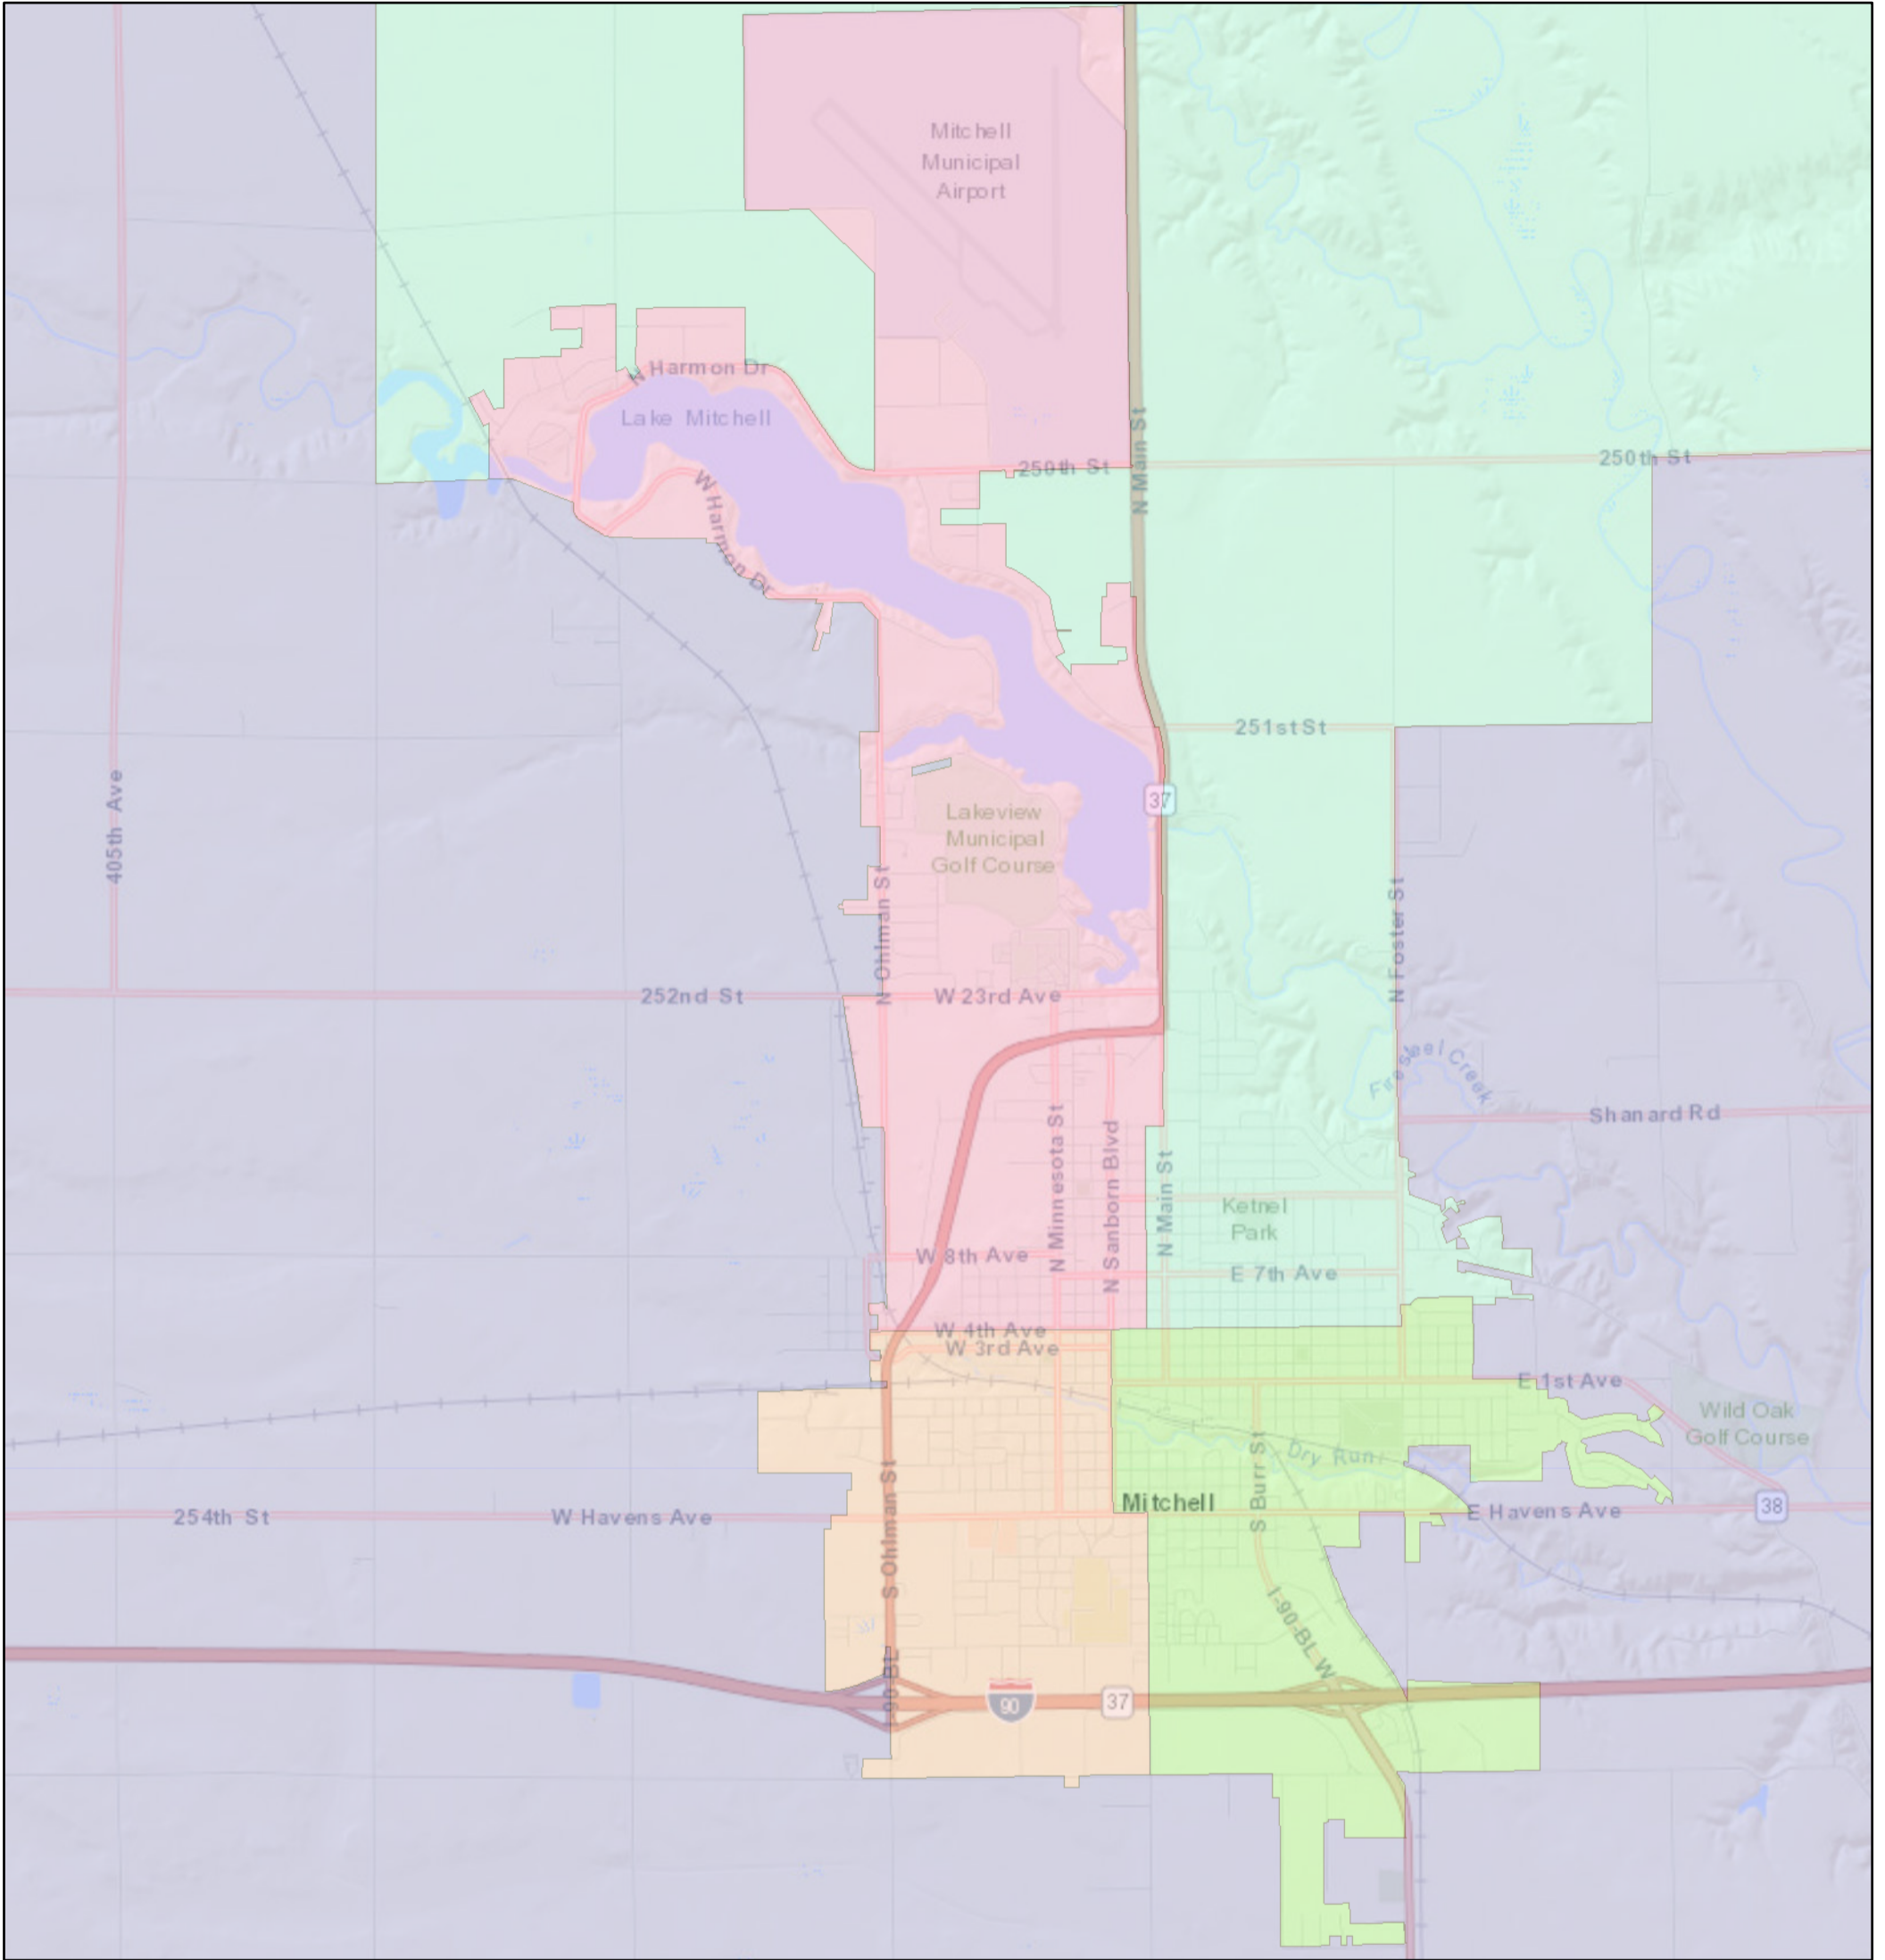

DAVISON COUNTY WEB VIEWER

2/3/2020, 2:55:18 PM

1:58,000

COMMISSIONER DISTRICTS

- DISTRICT 1
- DISTRICT 2
- DISTRICT 3
- DISTRICT 4
- DISTRICT 5
- ROADS

Sources: Esri, HERE, Garmin, USGS, Intermap, INCREMENT P, NRCan, Esri Japan, METI, Esri China (Hong Kong), Esri Korea, Esri (Thailand), NGCC, (c) OpenStreetMap contributors, and the GIS User Community