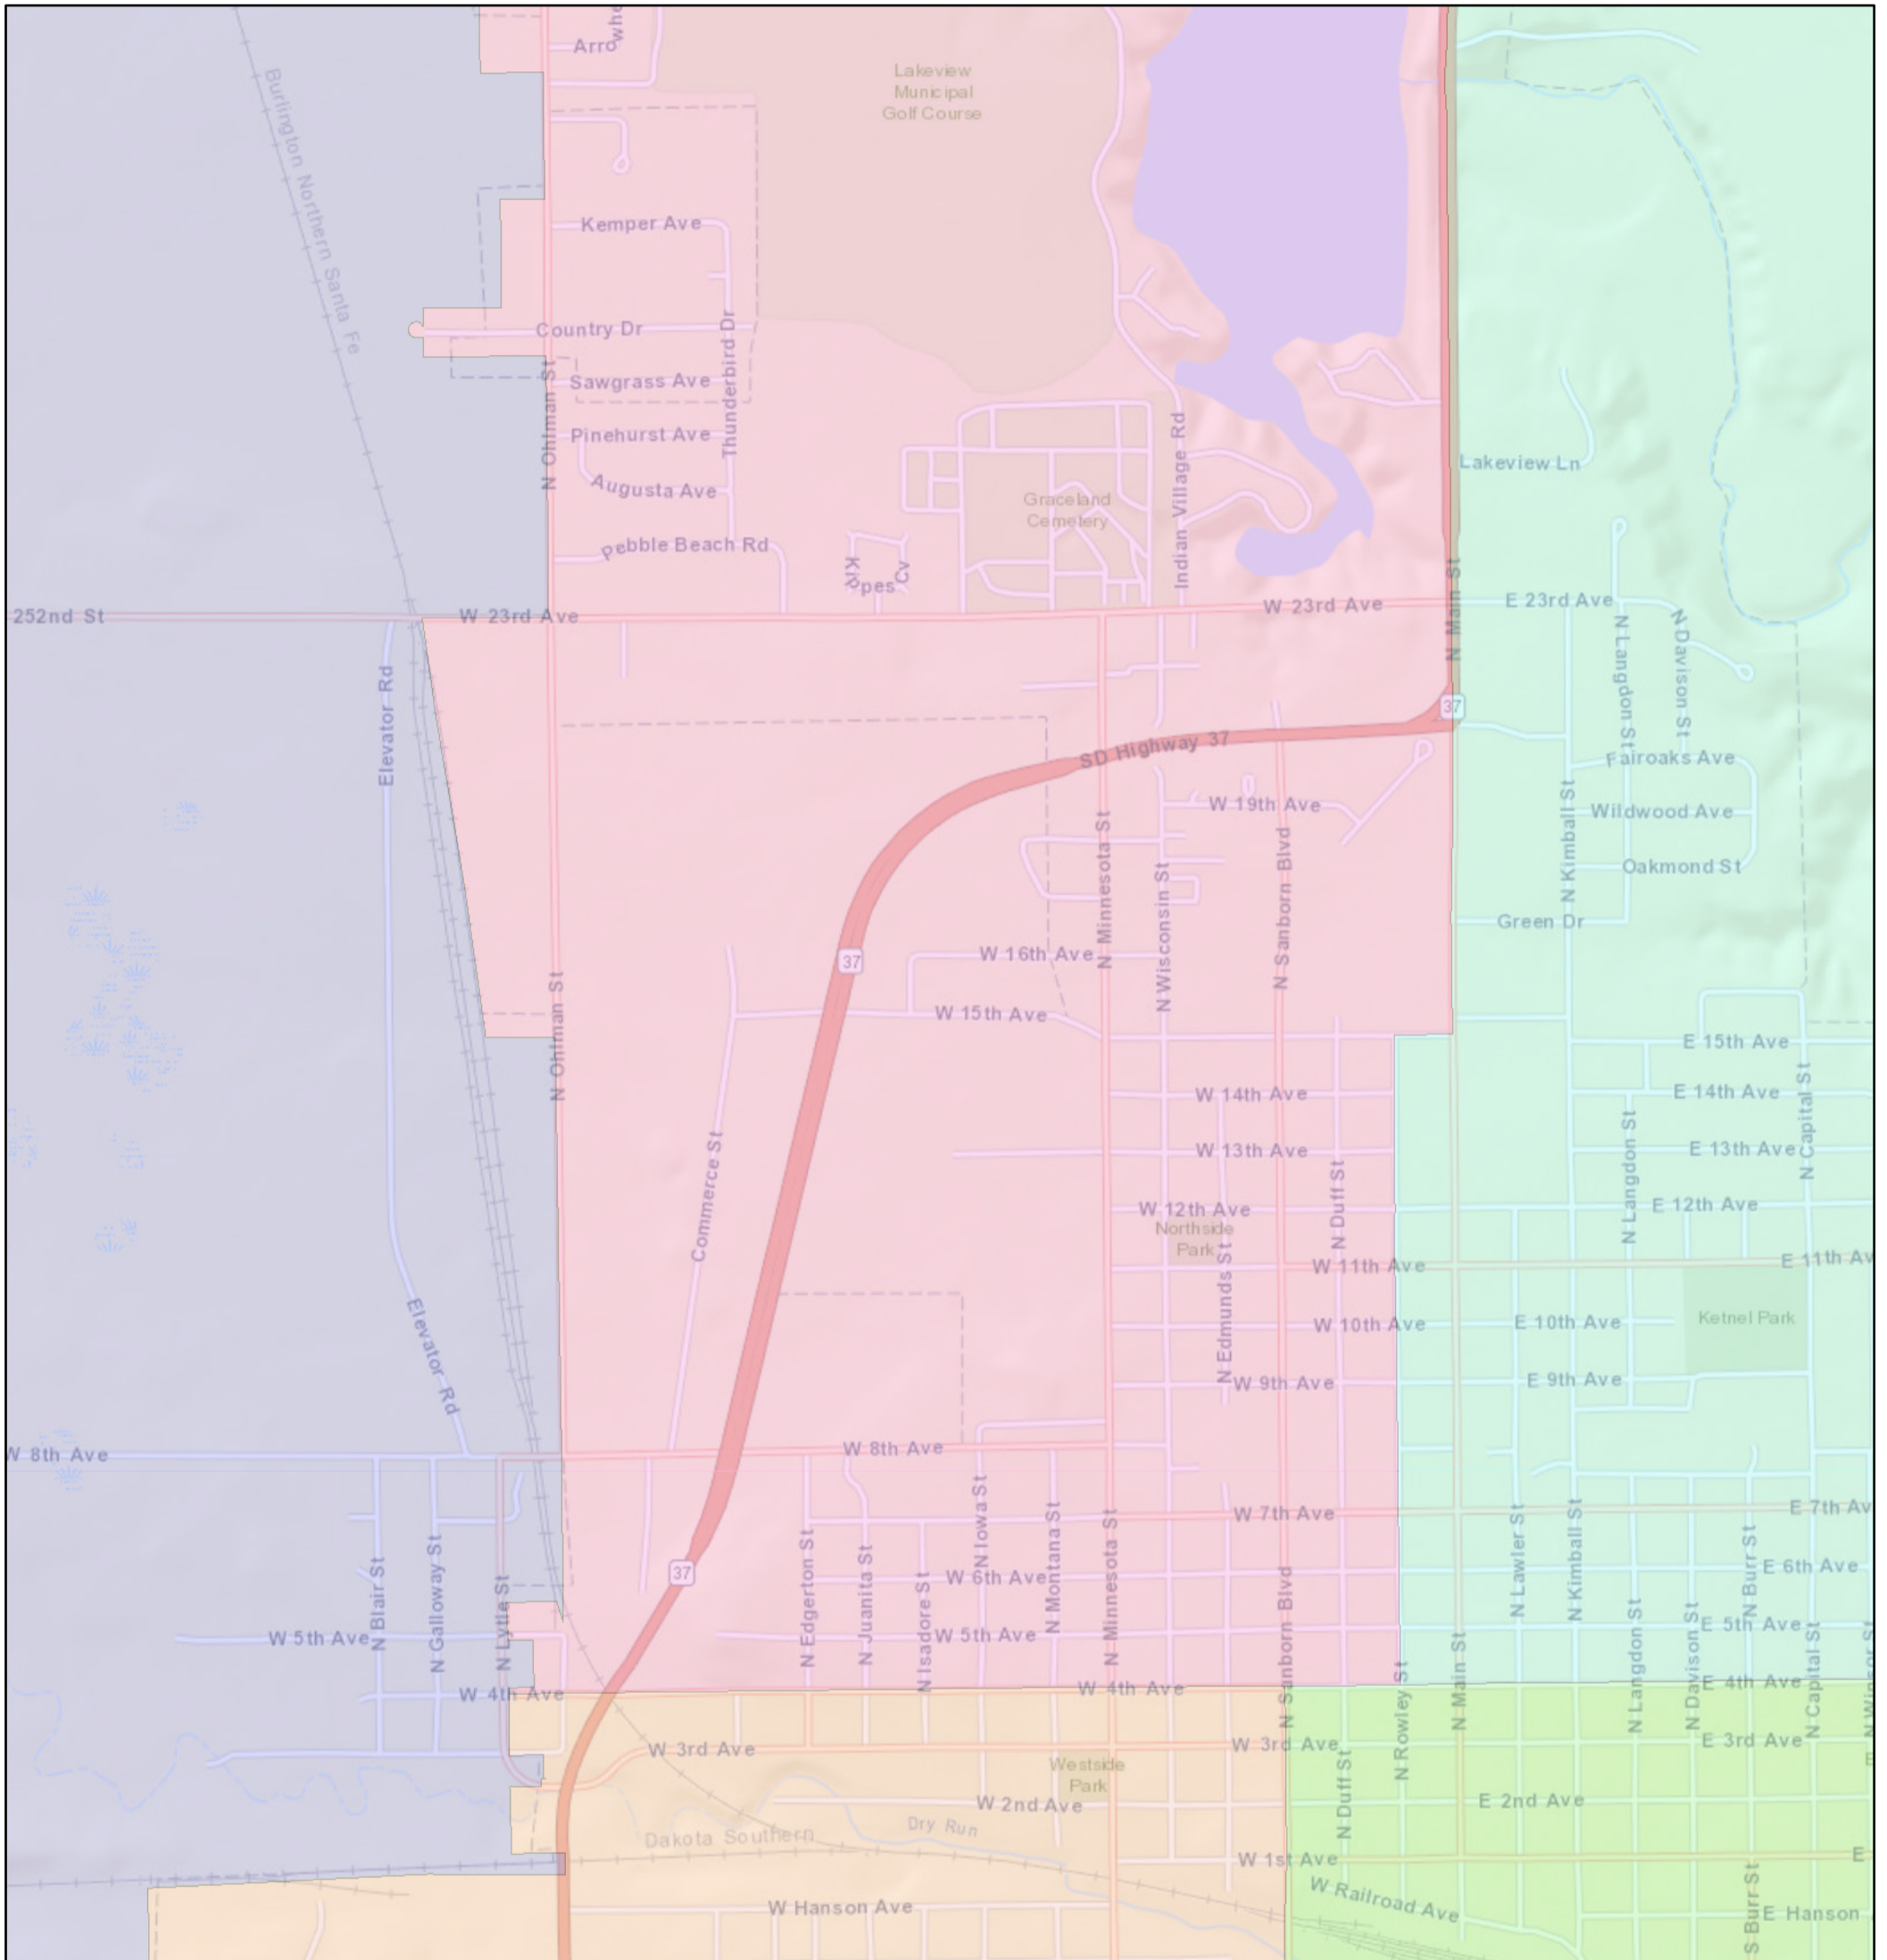

DAVISON COUNTY WEB VIEWER

2/3/2020, 3:17:30 PM

1:18,056

COMMISSIONER DISTRICTS

- DISTRICT 1
- DISTRICT 2
- DISTRICT 3
- DISTRICT 4
- DISTRICT 5
- ROADS

Sources: Esri, HERE, Garmin, USGS, Intermap, INCREMENT P, NRCan, Esri Japan, METI, Esri China (Hong Kong), Esri Korea, Esri (Thailand), NGCC, (c) OpenStreetMap contributors, and the GIS User Community