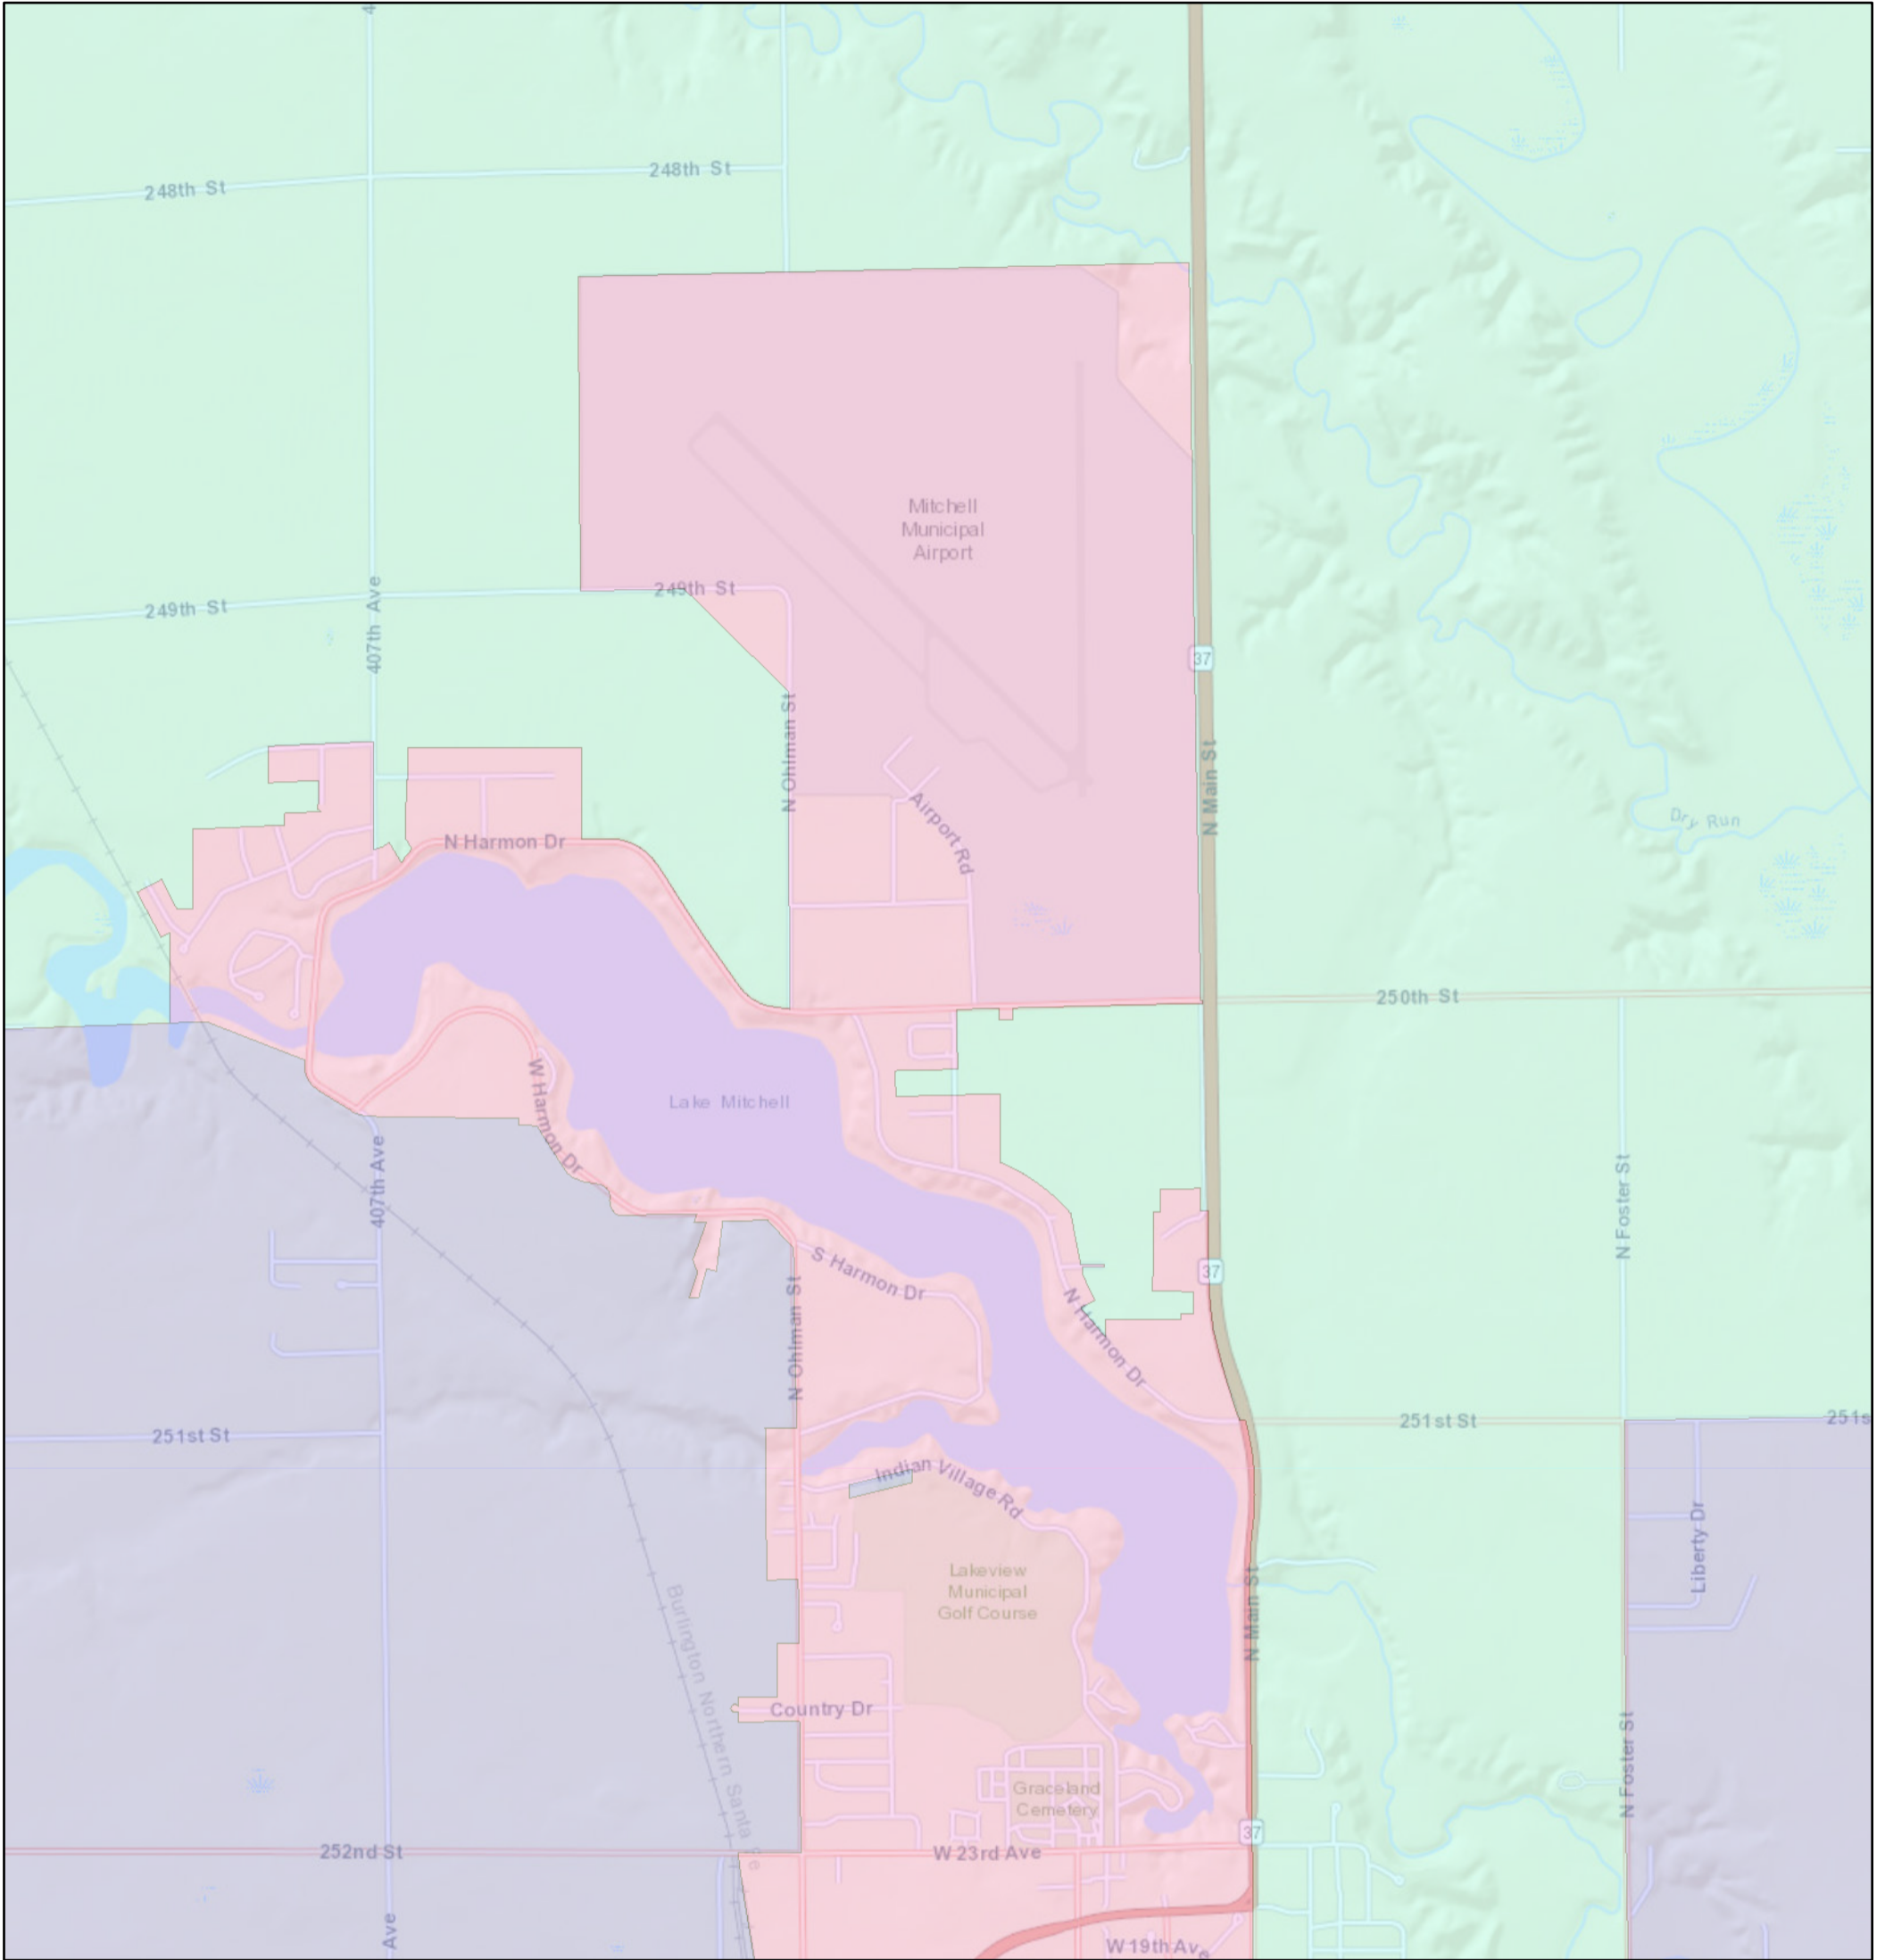

DAVISON COUNTY WEB VIEWER

2/3/2020, 3:16:25 PM

COMMISSIONER DISTRICTS

- DISTRICT 1
- DISTRICT 2
- DISTRICT 3
- DISTRICT 4
- DISTRICT 5
- ROADS

1:36,112

Sources: Esri, HERE, Garmin, USGS, Intermap, INCREMENT P, NRCan, Esri Japan, METI, Esri China (Hong Kong), Esri Korea, Esri (Thailand), NGCC, (c) OpenStreetMap contributors, and the GIS User Community