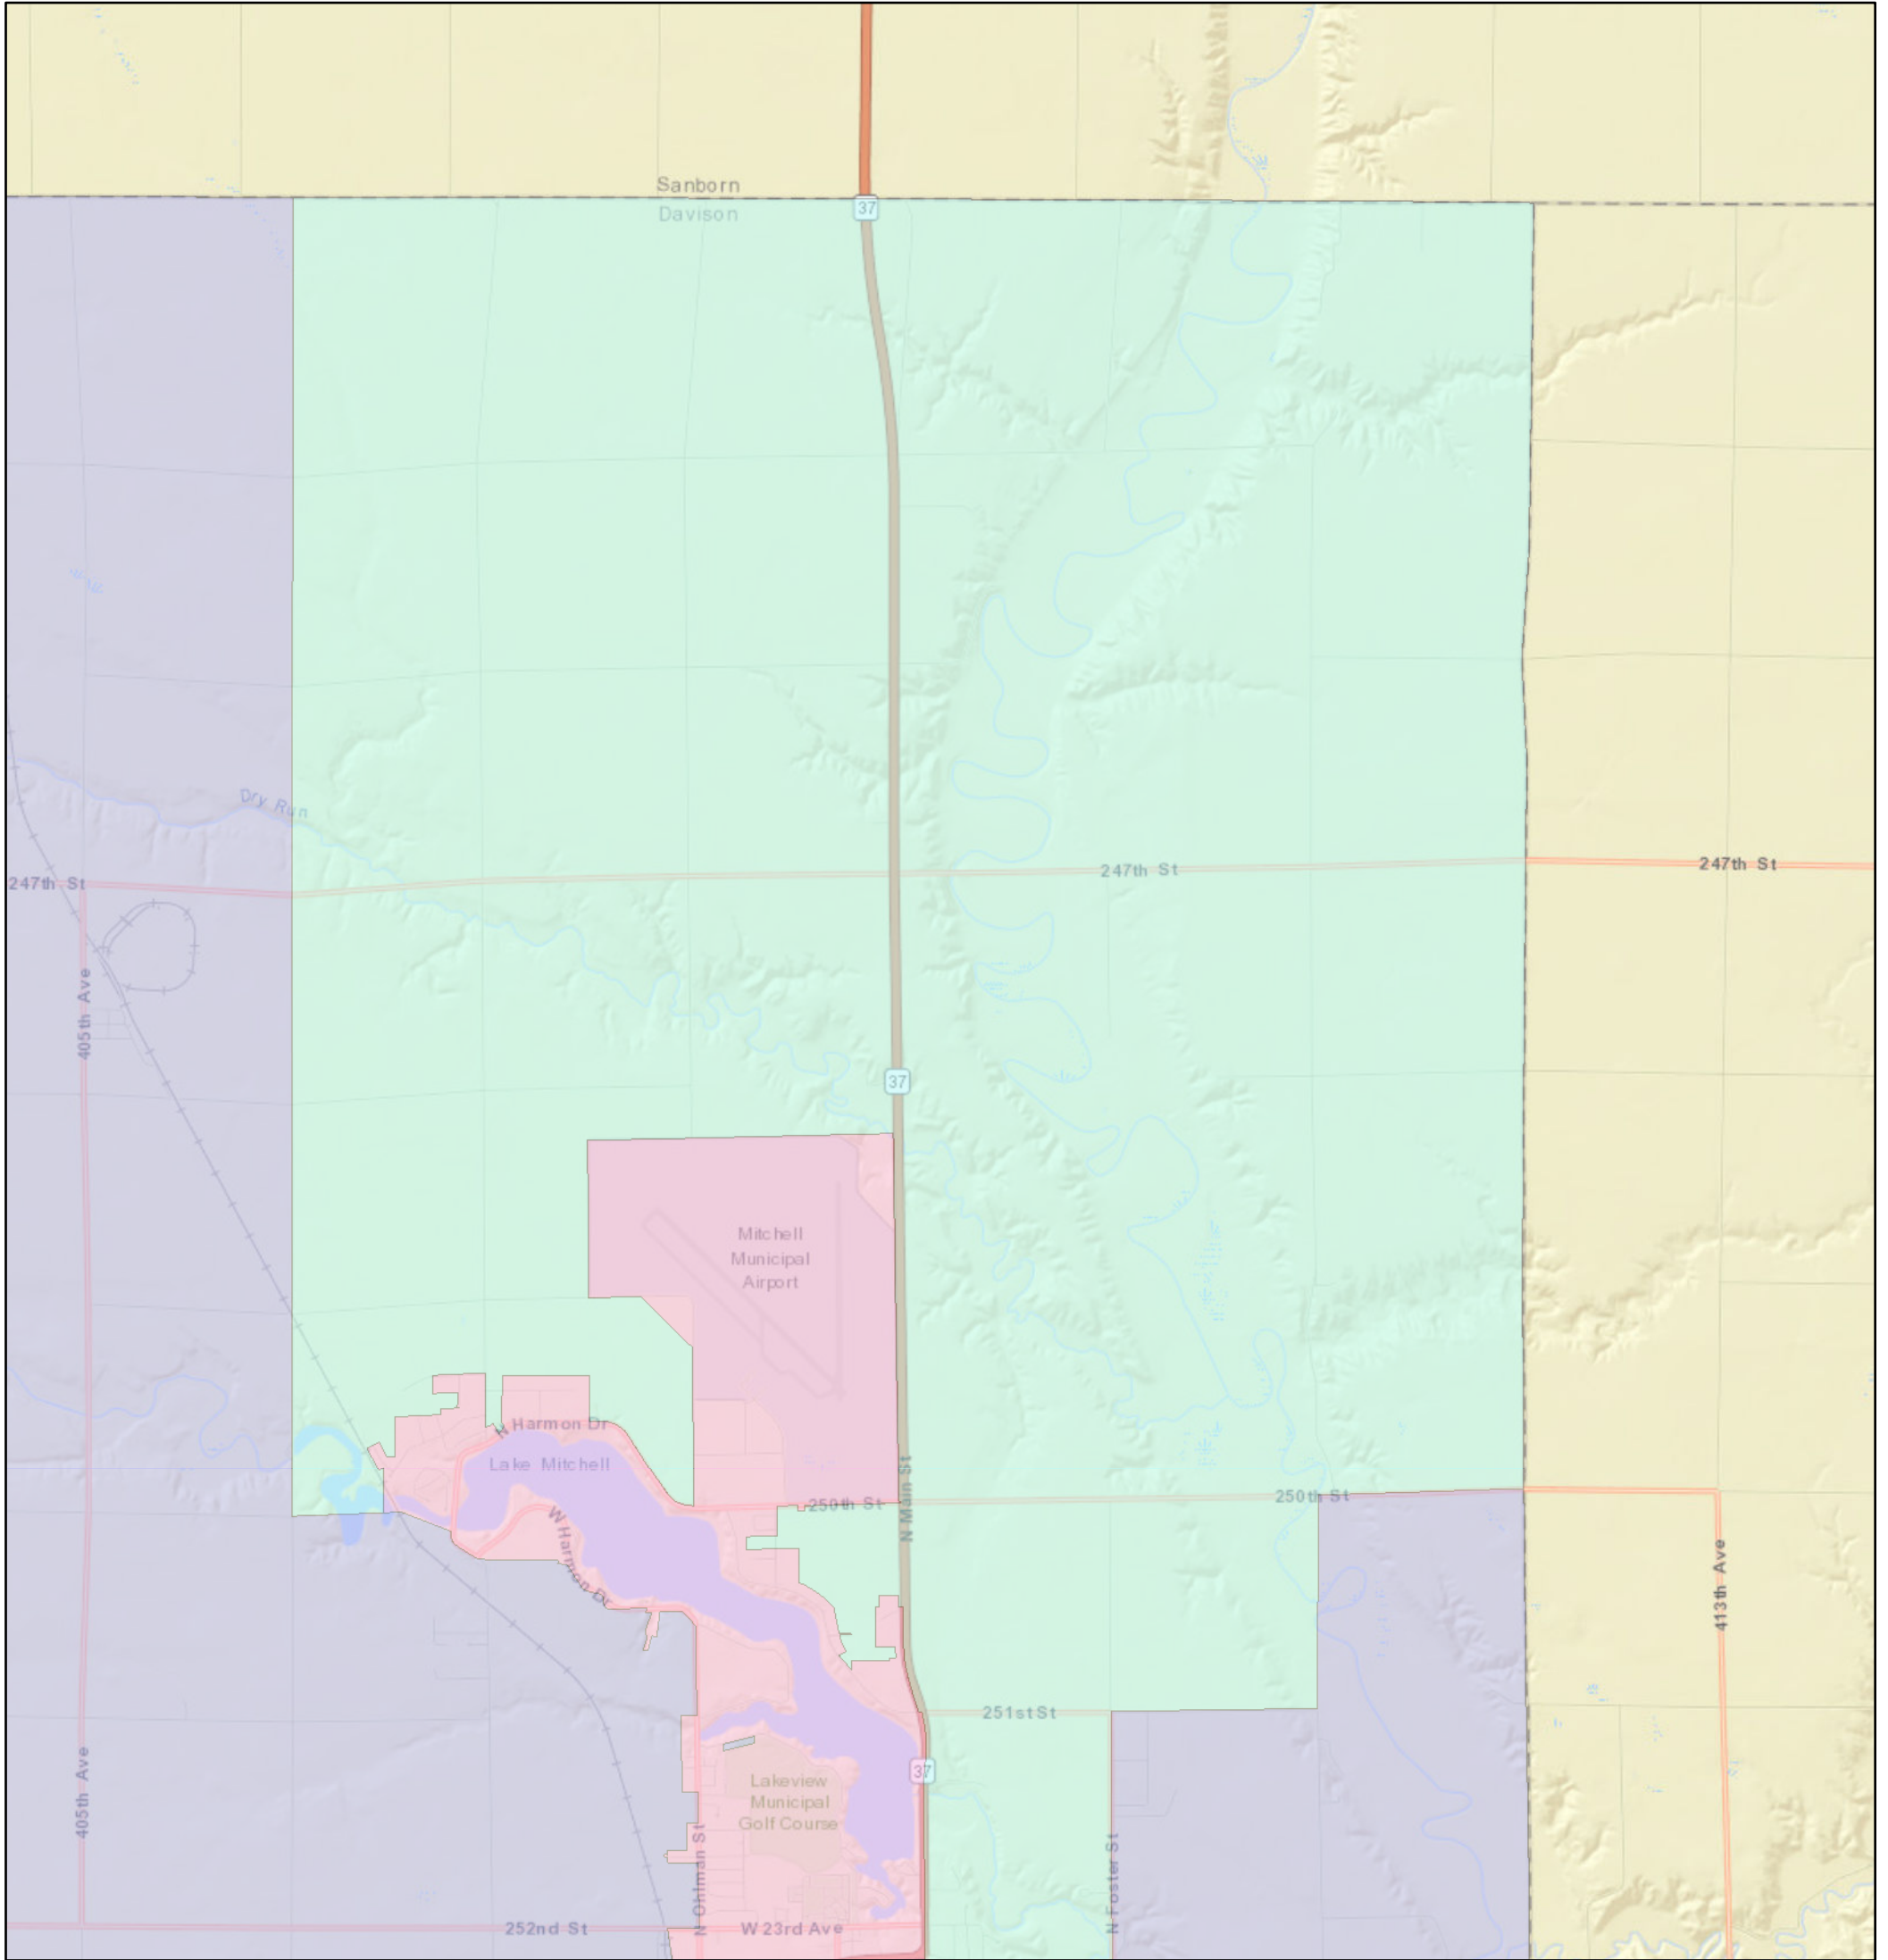

DAVISON COUNTY WEB VIEWER

2/3/2020, 3:51:02 PM

1:72,224

COMMISSIONER DISTRICTS

- DISTRICT 1
- DISTRICT 2
- DISTRICT 3
- DISTRICT 4
- DISTRICT 5
- ROADS

Sources: Esri, HERE, Garmin, USGS, Intermap, INCREMENT P, NRCan, Esri Japan, METI, Esri China (Hong Kong), Esri Korea, Esri (Thailand), NGCC, (c) OpenStreetMap contributors, and the GIS User Community