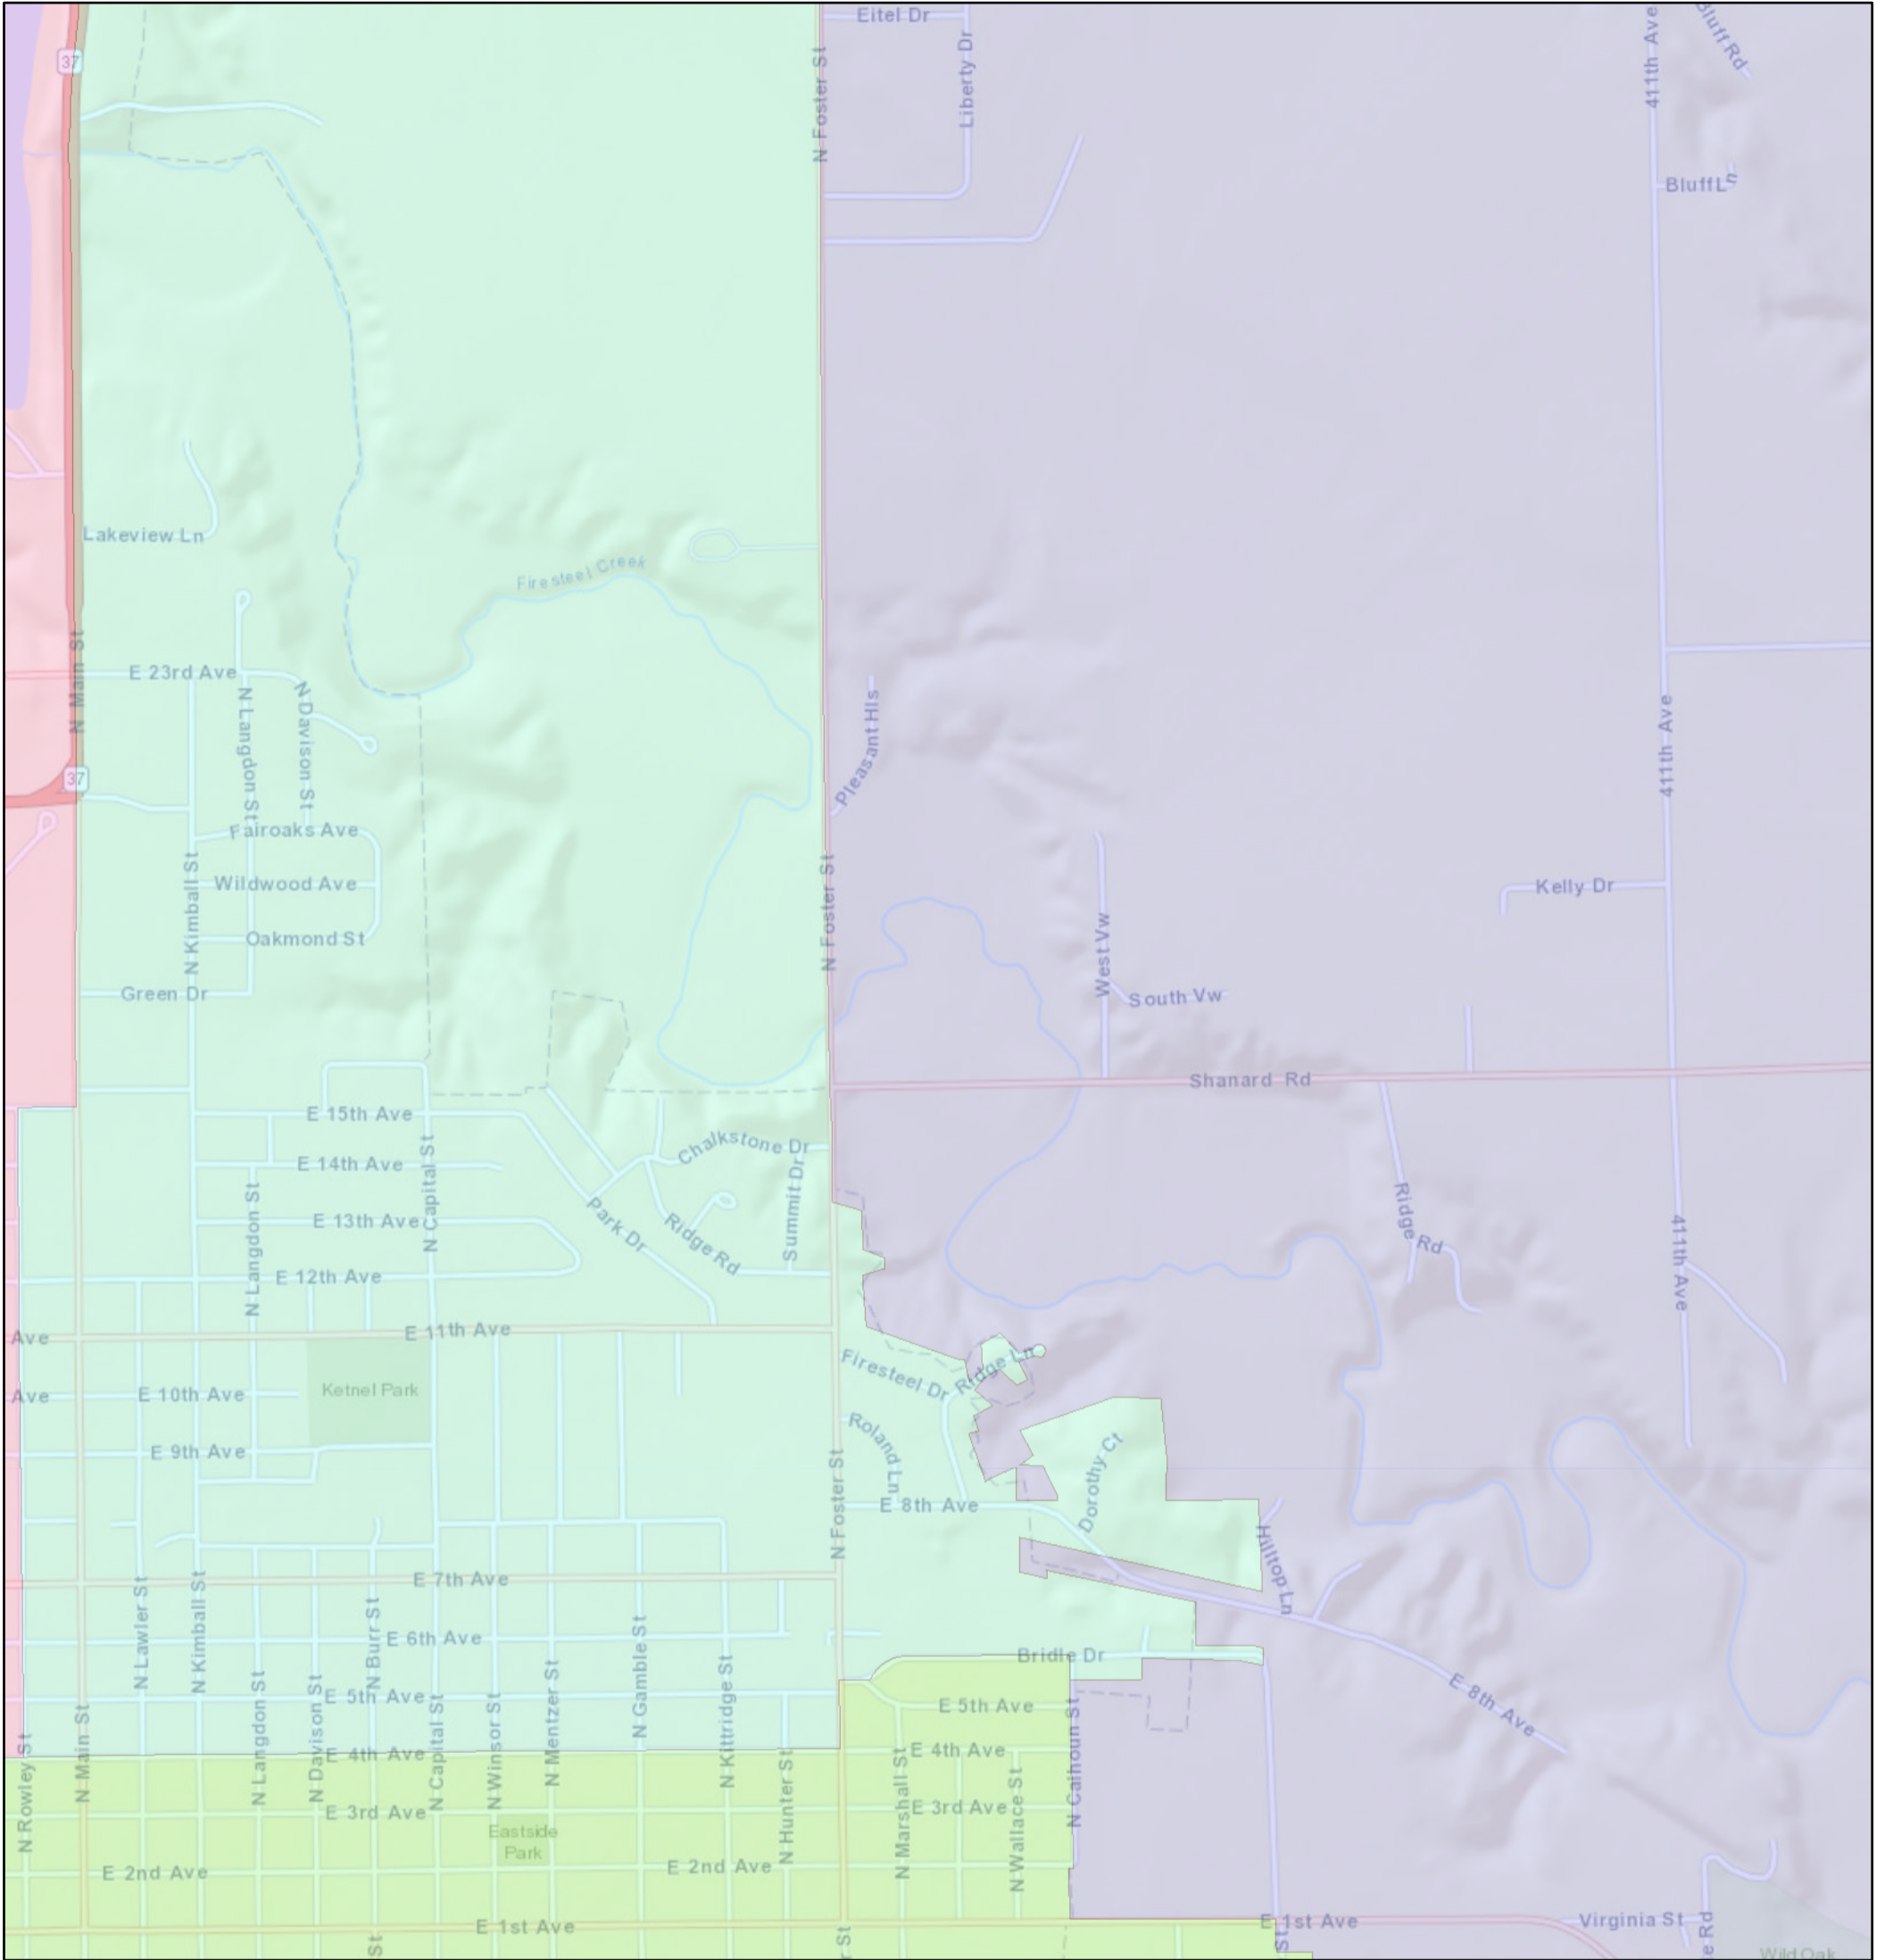

DAVISON COUNTY WEB VIEWER

2/3/2020, 3:37:41 PM

1:18,056

COMMISSIONER DISTRICTS

- DISTRICT 1
- DISTRICT 2
- DISTRICT 3
- DISTRICT 4
- DISTRICT 5
- ROADS

Sources: Esri, HERE, Garmin, USGS, Intermap, INCREMENT P, NRCan, Esri Japan, METI, Esri China (Hong Kong), Esri Korea, Esri (Thailand), NGCC, (c) OpenStreetMap contributors, and the GIS User Community