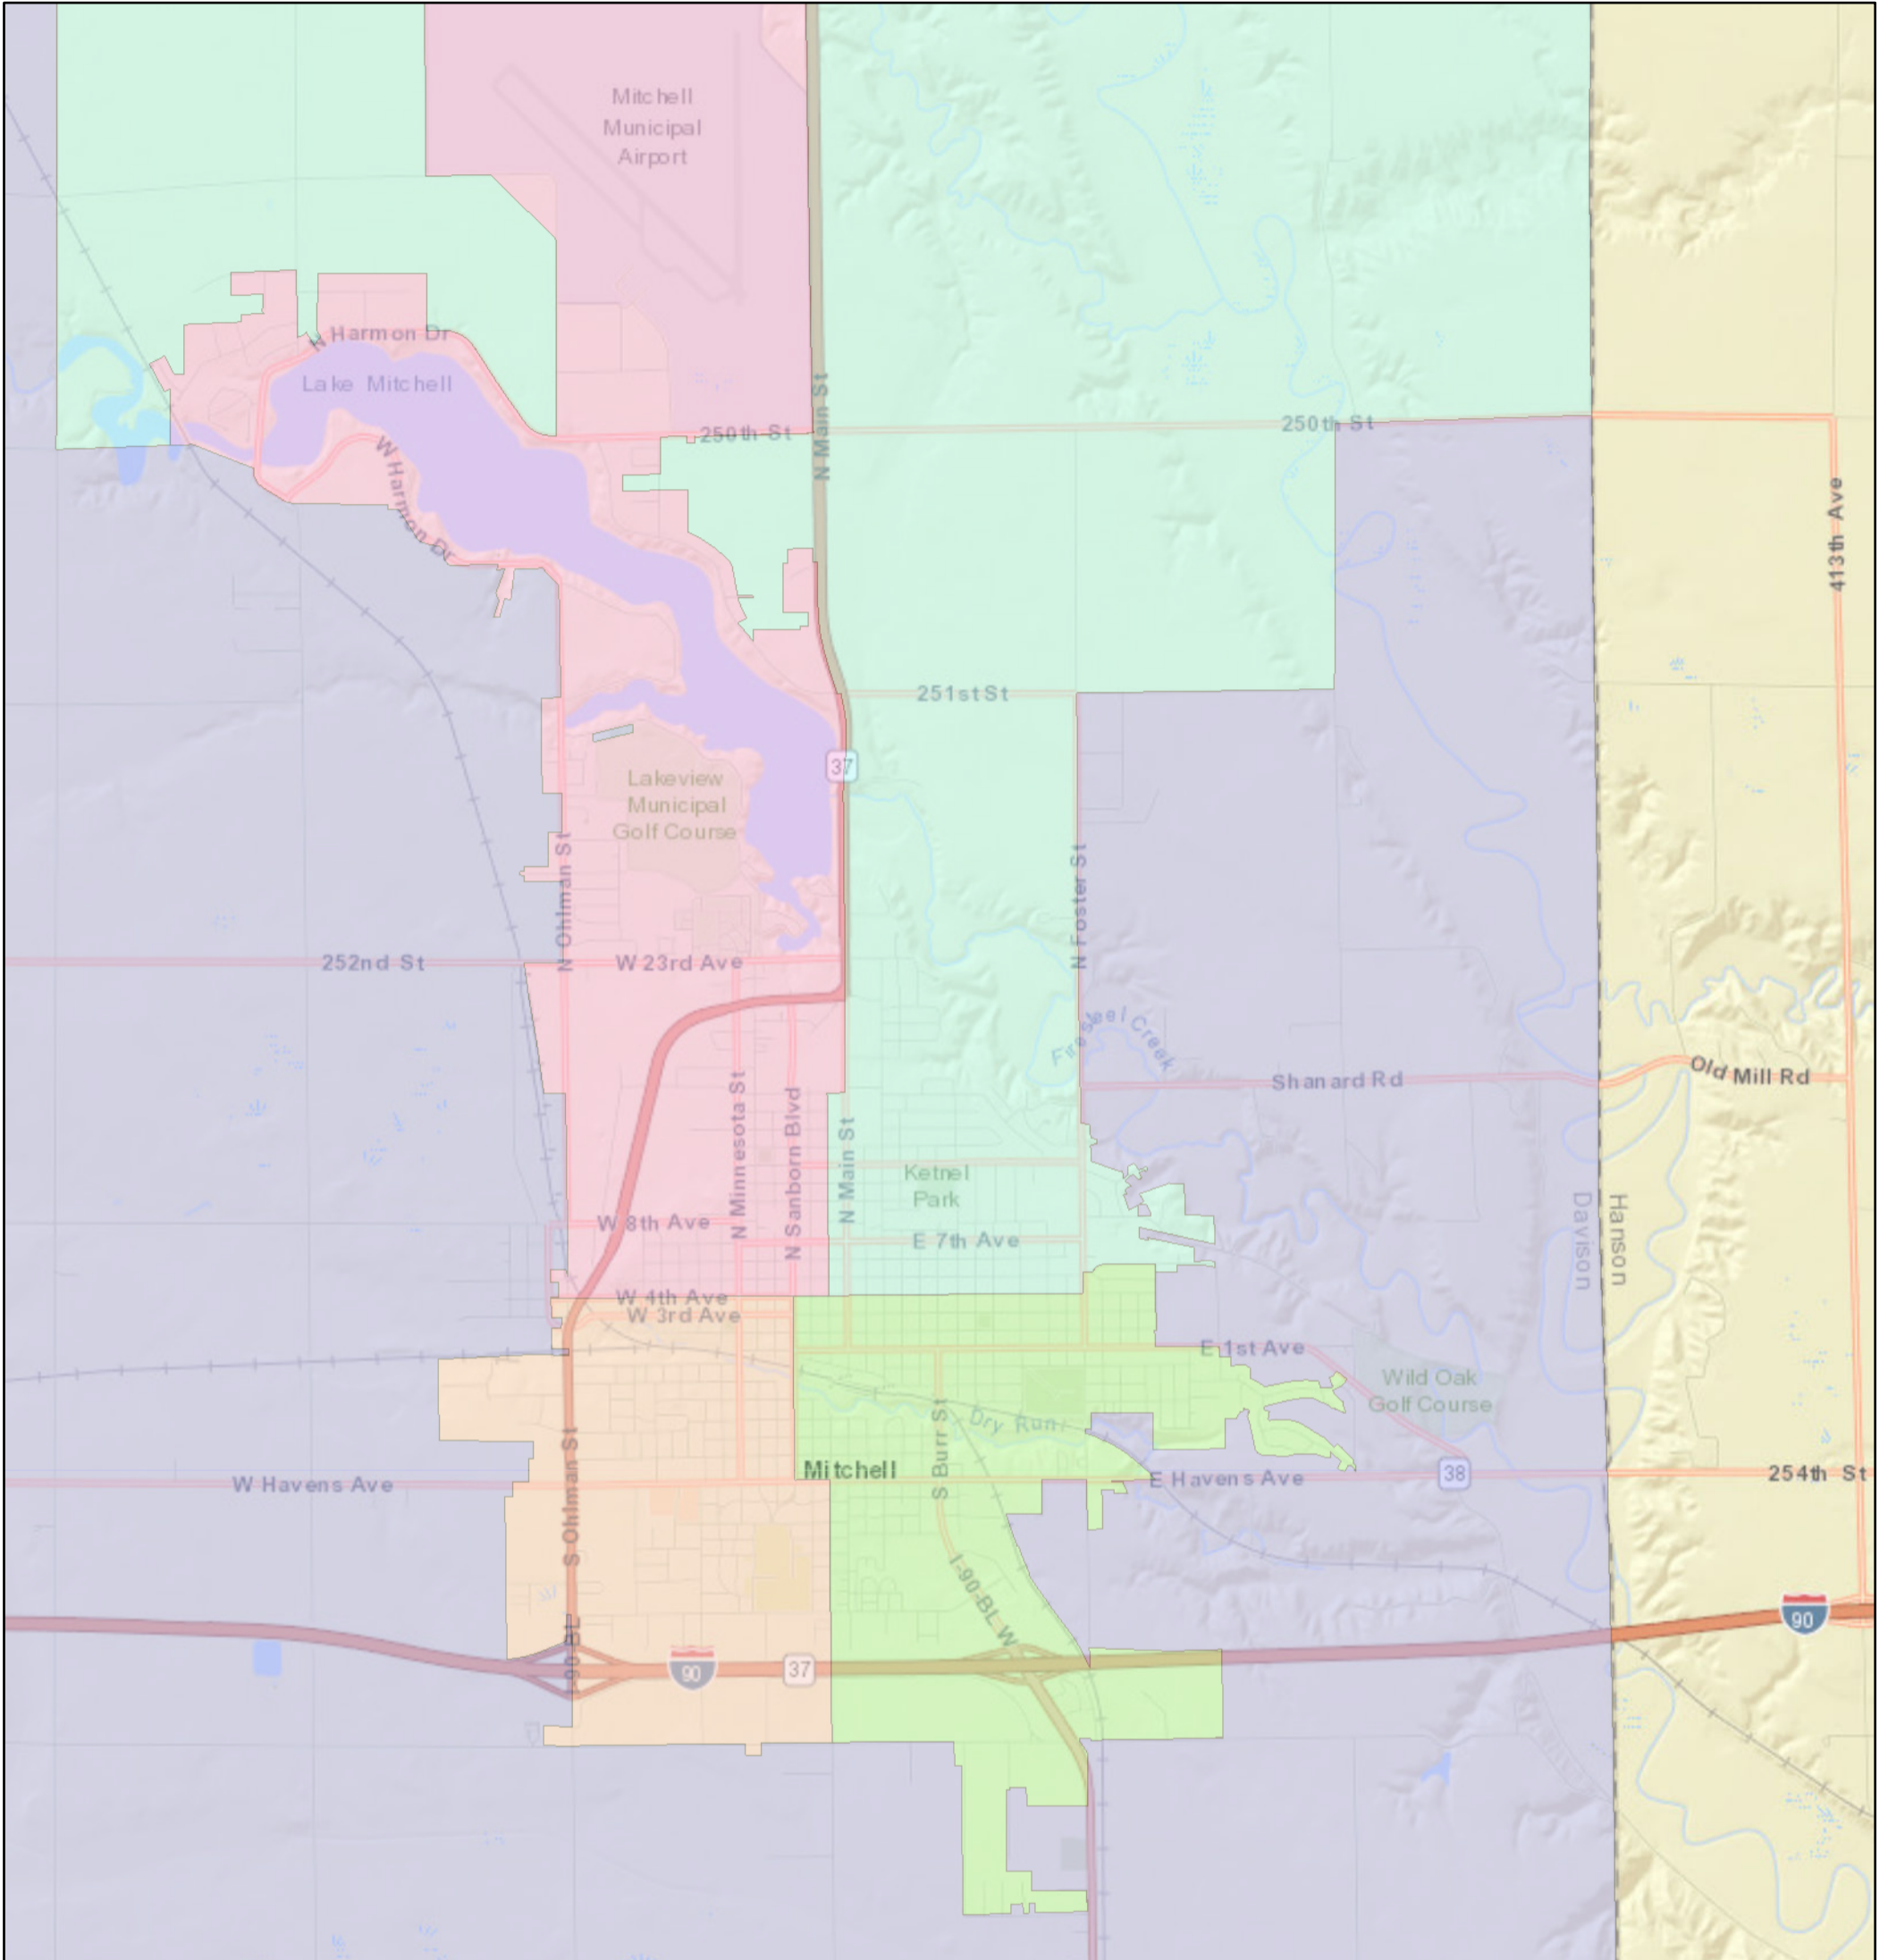

DAVISON COUNTY WEB VIEWER

2/4/2020, 9:39:38 AM

1:58,000

COMMISSIONER DISTRICTS

- DISTRICT 1
- DISTRICT 2
- DISTRICT 3
- DISTRICT 4
- DISTRICT 5
- ADDRESS POINT
- ROADS

Sources: Esri, HERE, Garmin, USGS, Intermap, INCREMENT P, NRCan, Esri Japan, METI, Esri China (Hong Kong), Esri Korea, Esri (Thailand), NGCC, (c) OpenStreetMap contributors, and the GIS User Community