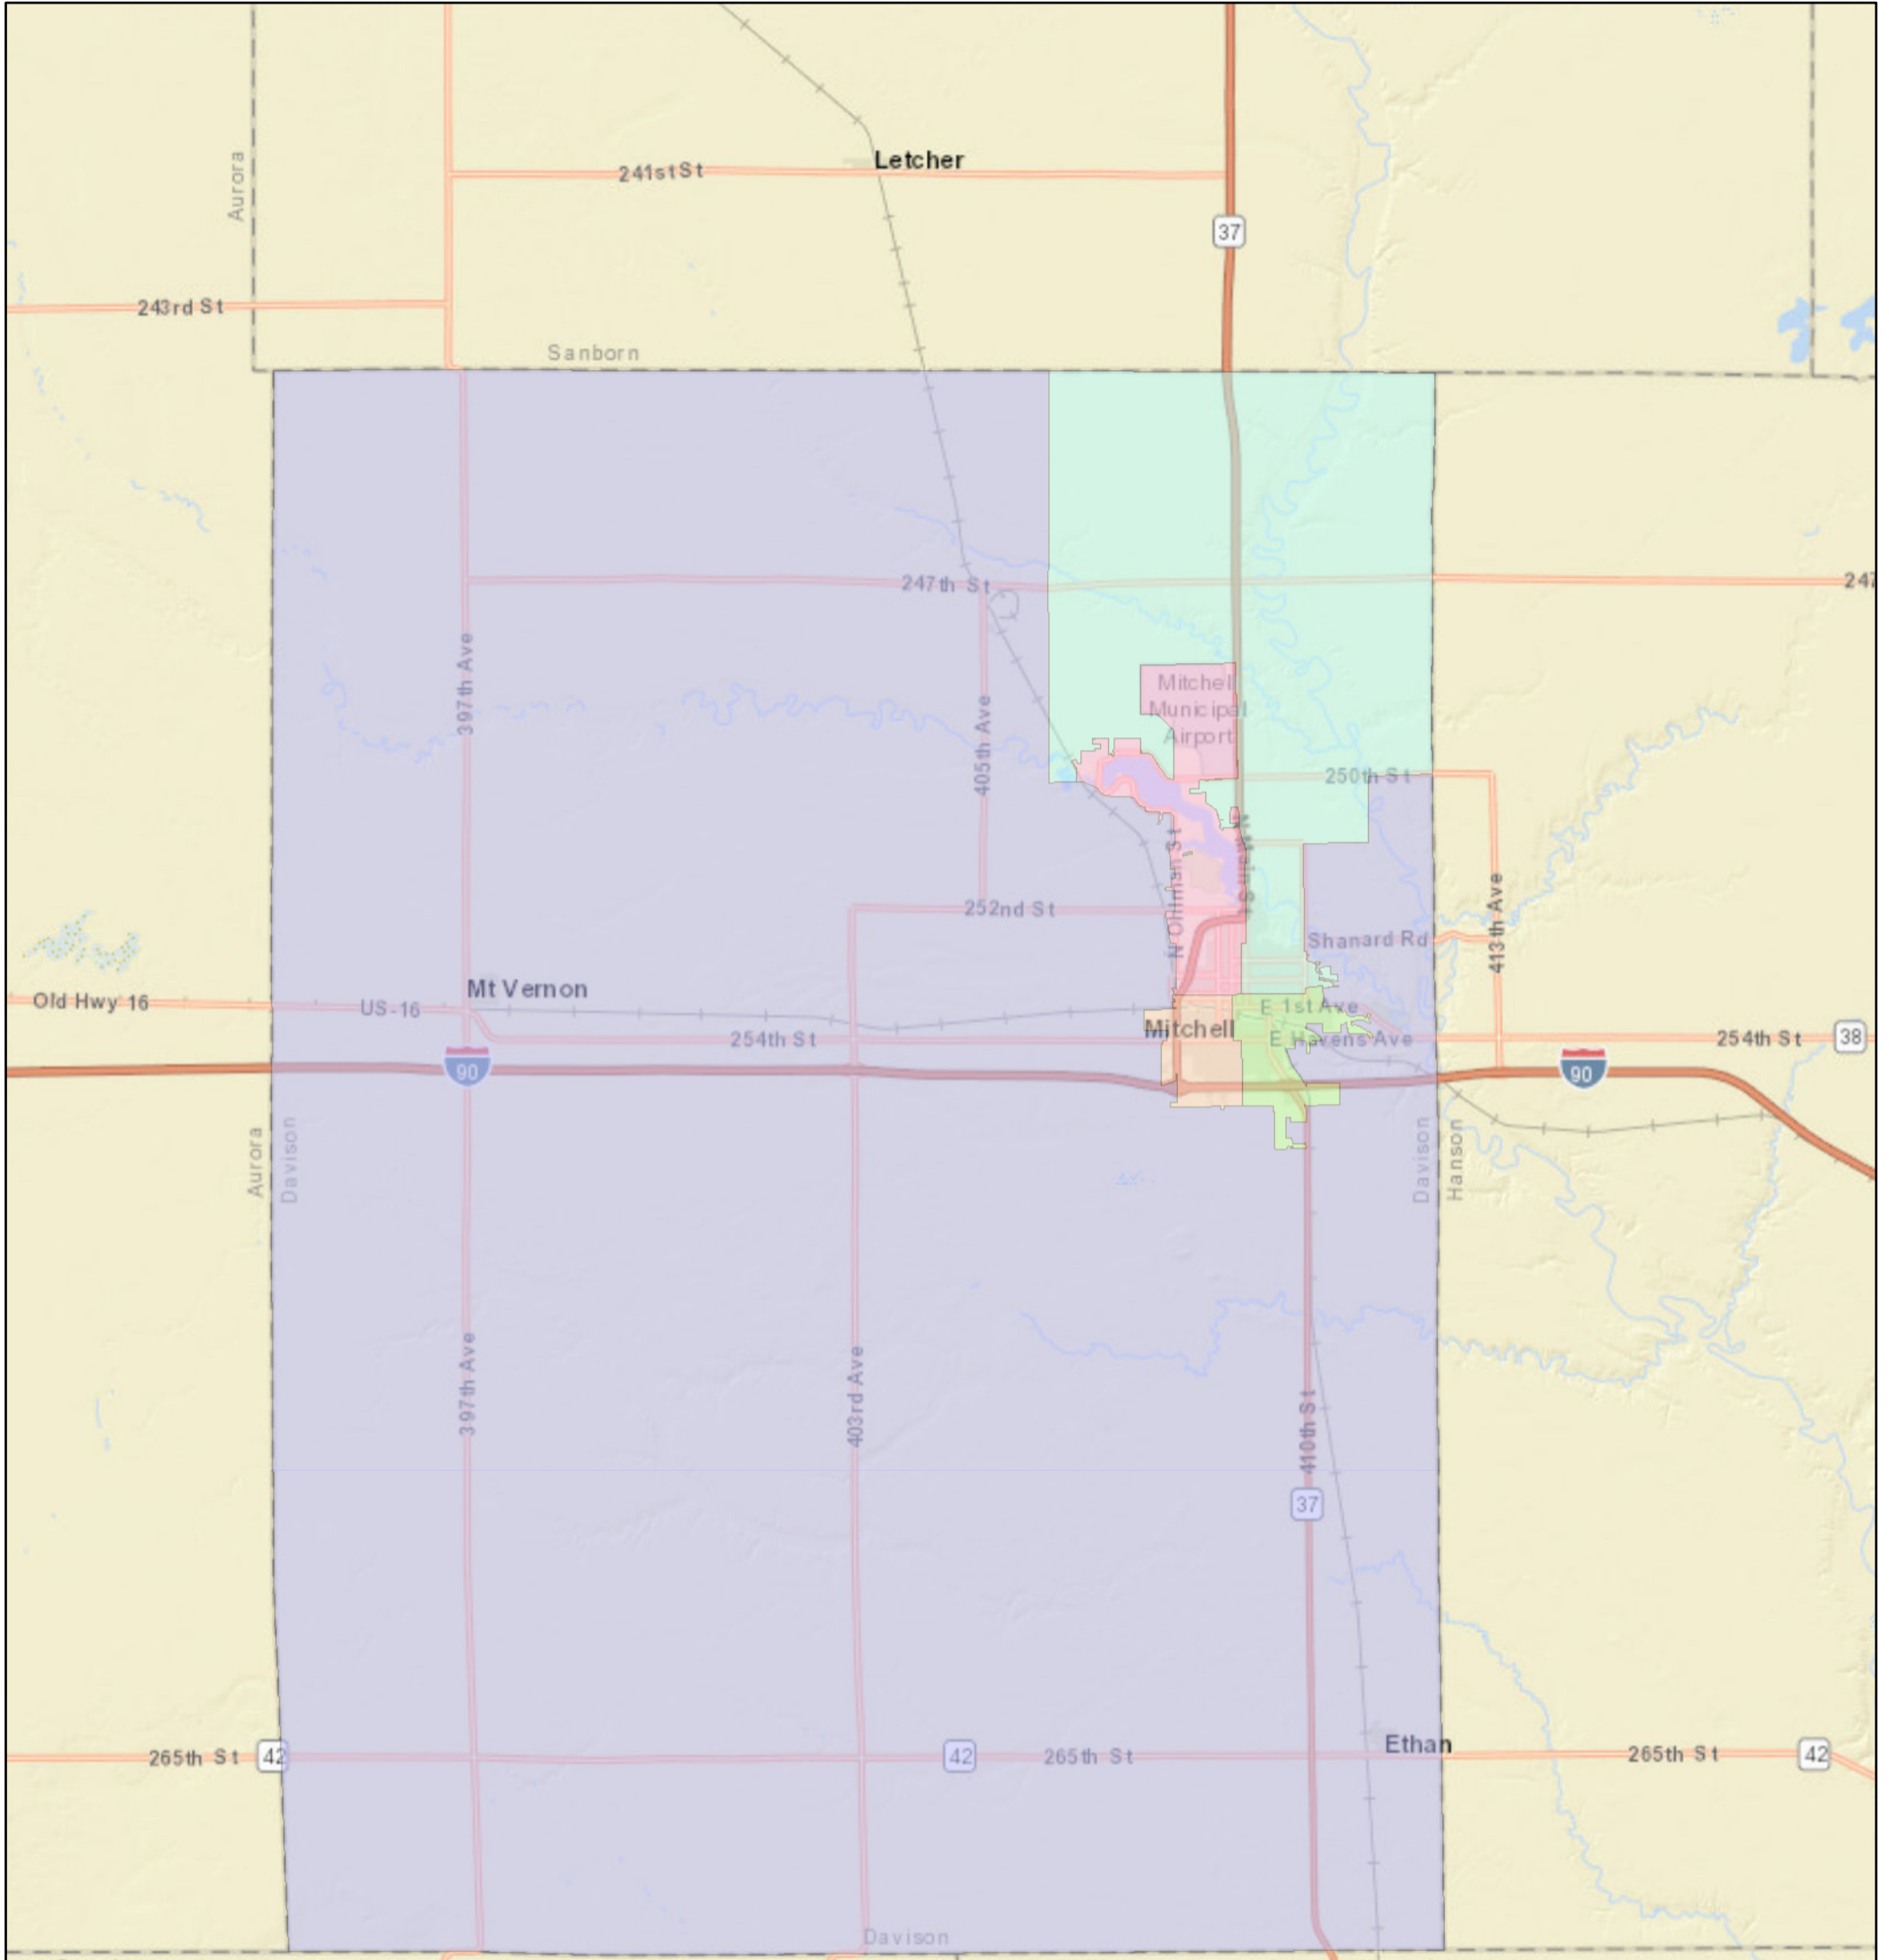

# DAVISON COUNTY WEB VIEWER

2/3/2020, 2:58:13 PM

1:231,999

## COMMISSIONER DISTRICTS

- DISTRICT 1
- DISTRICT 2
- DISTRICT 3
- DISTRICT 4
- DISTRICT 5
- ROADS

Sources: Esri, HERE, Garmin, USGS, Intermap, INCREMENT P, NRCan, Esri Japan, METI, Esri China (Hong Kong), Esri Korea, Esri (Thailand), NGCC, (c) OpenStreetMap contributors, and the GIS User Community