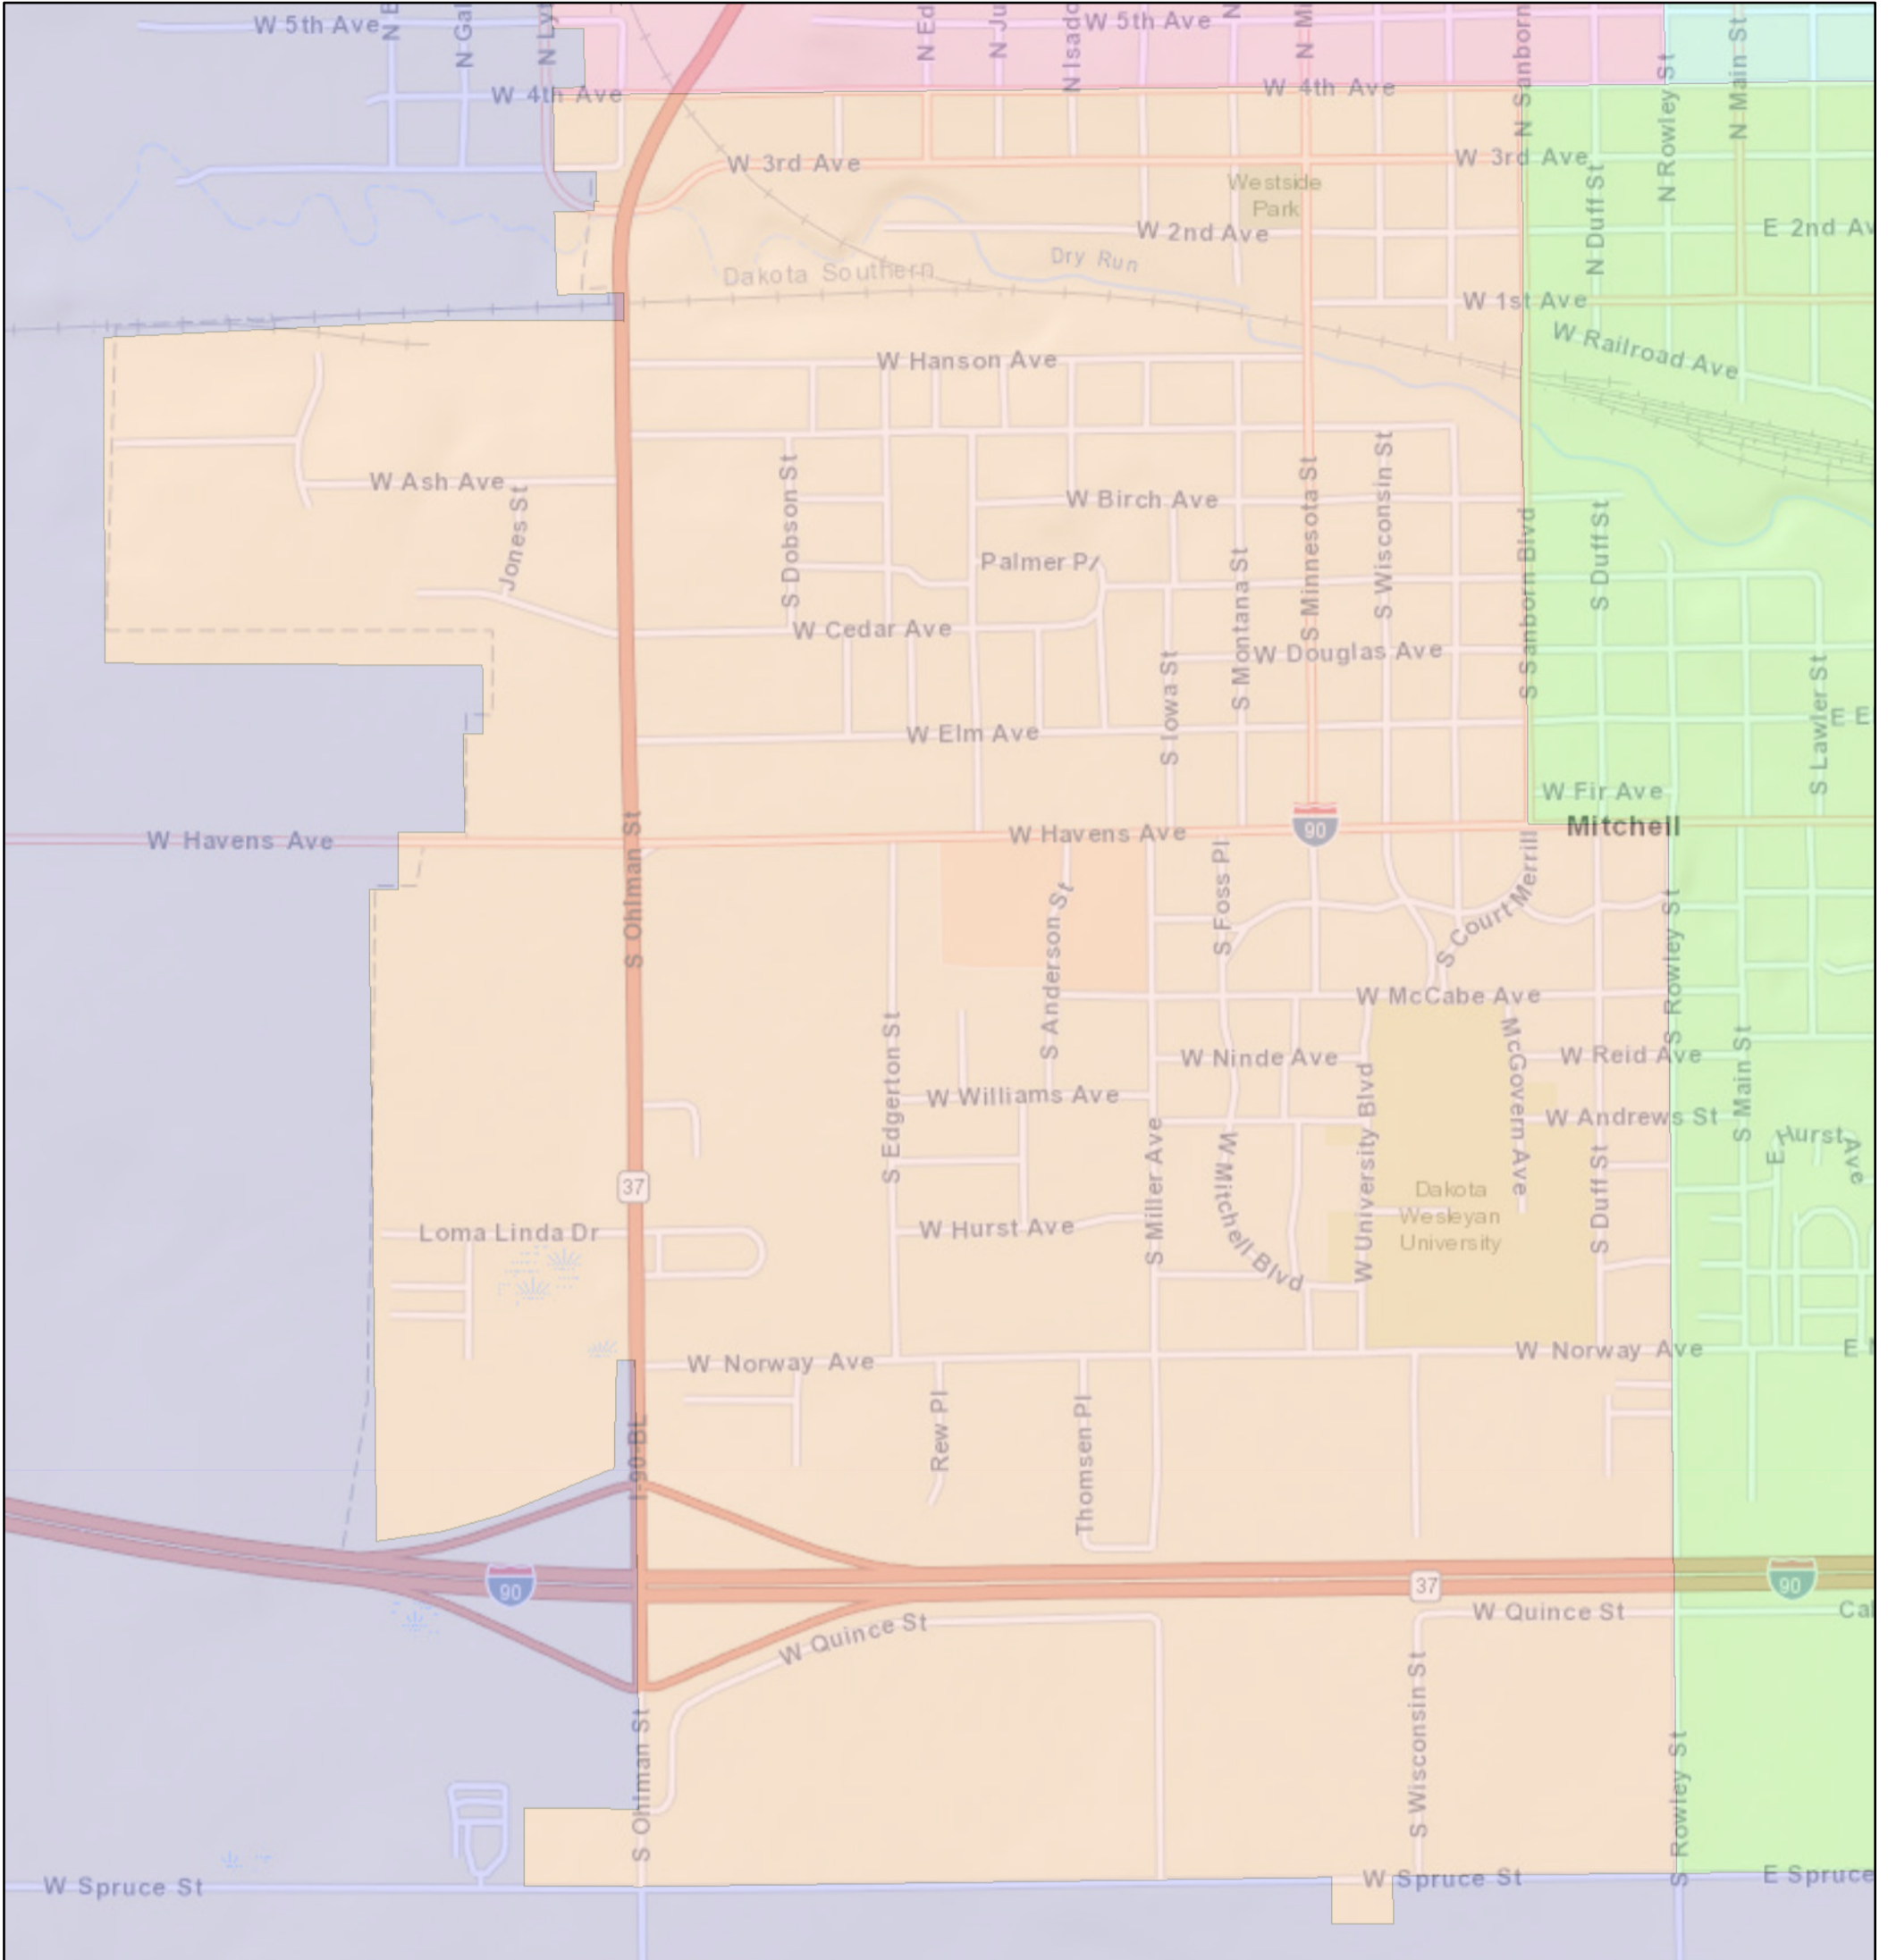

DAVISON COUNTY WEB VIEWER

2/3/2020, 3:03:24 PM

1:14,500

COMMISSIONER DISTRICTS

- DISTRICT 1
- DISTRICT 2
- DISTRICT 3
- DISTRICT 4
- DISTRICT 5
- ROADS

Sources: Esri, HERE, Garmin, USGS, Intermap, INCREMENT P, NRCan, Esri Japan, METI, Esri China (Hong Kong), Esri Korea, Esri (Thailand), NGCC, (c) OpenStreetMap contributors, and the GIS User Community